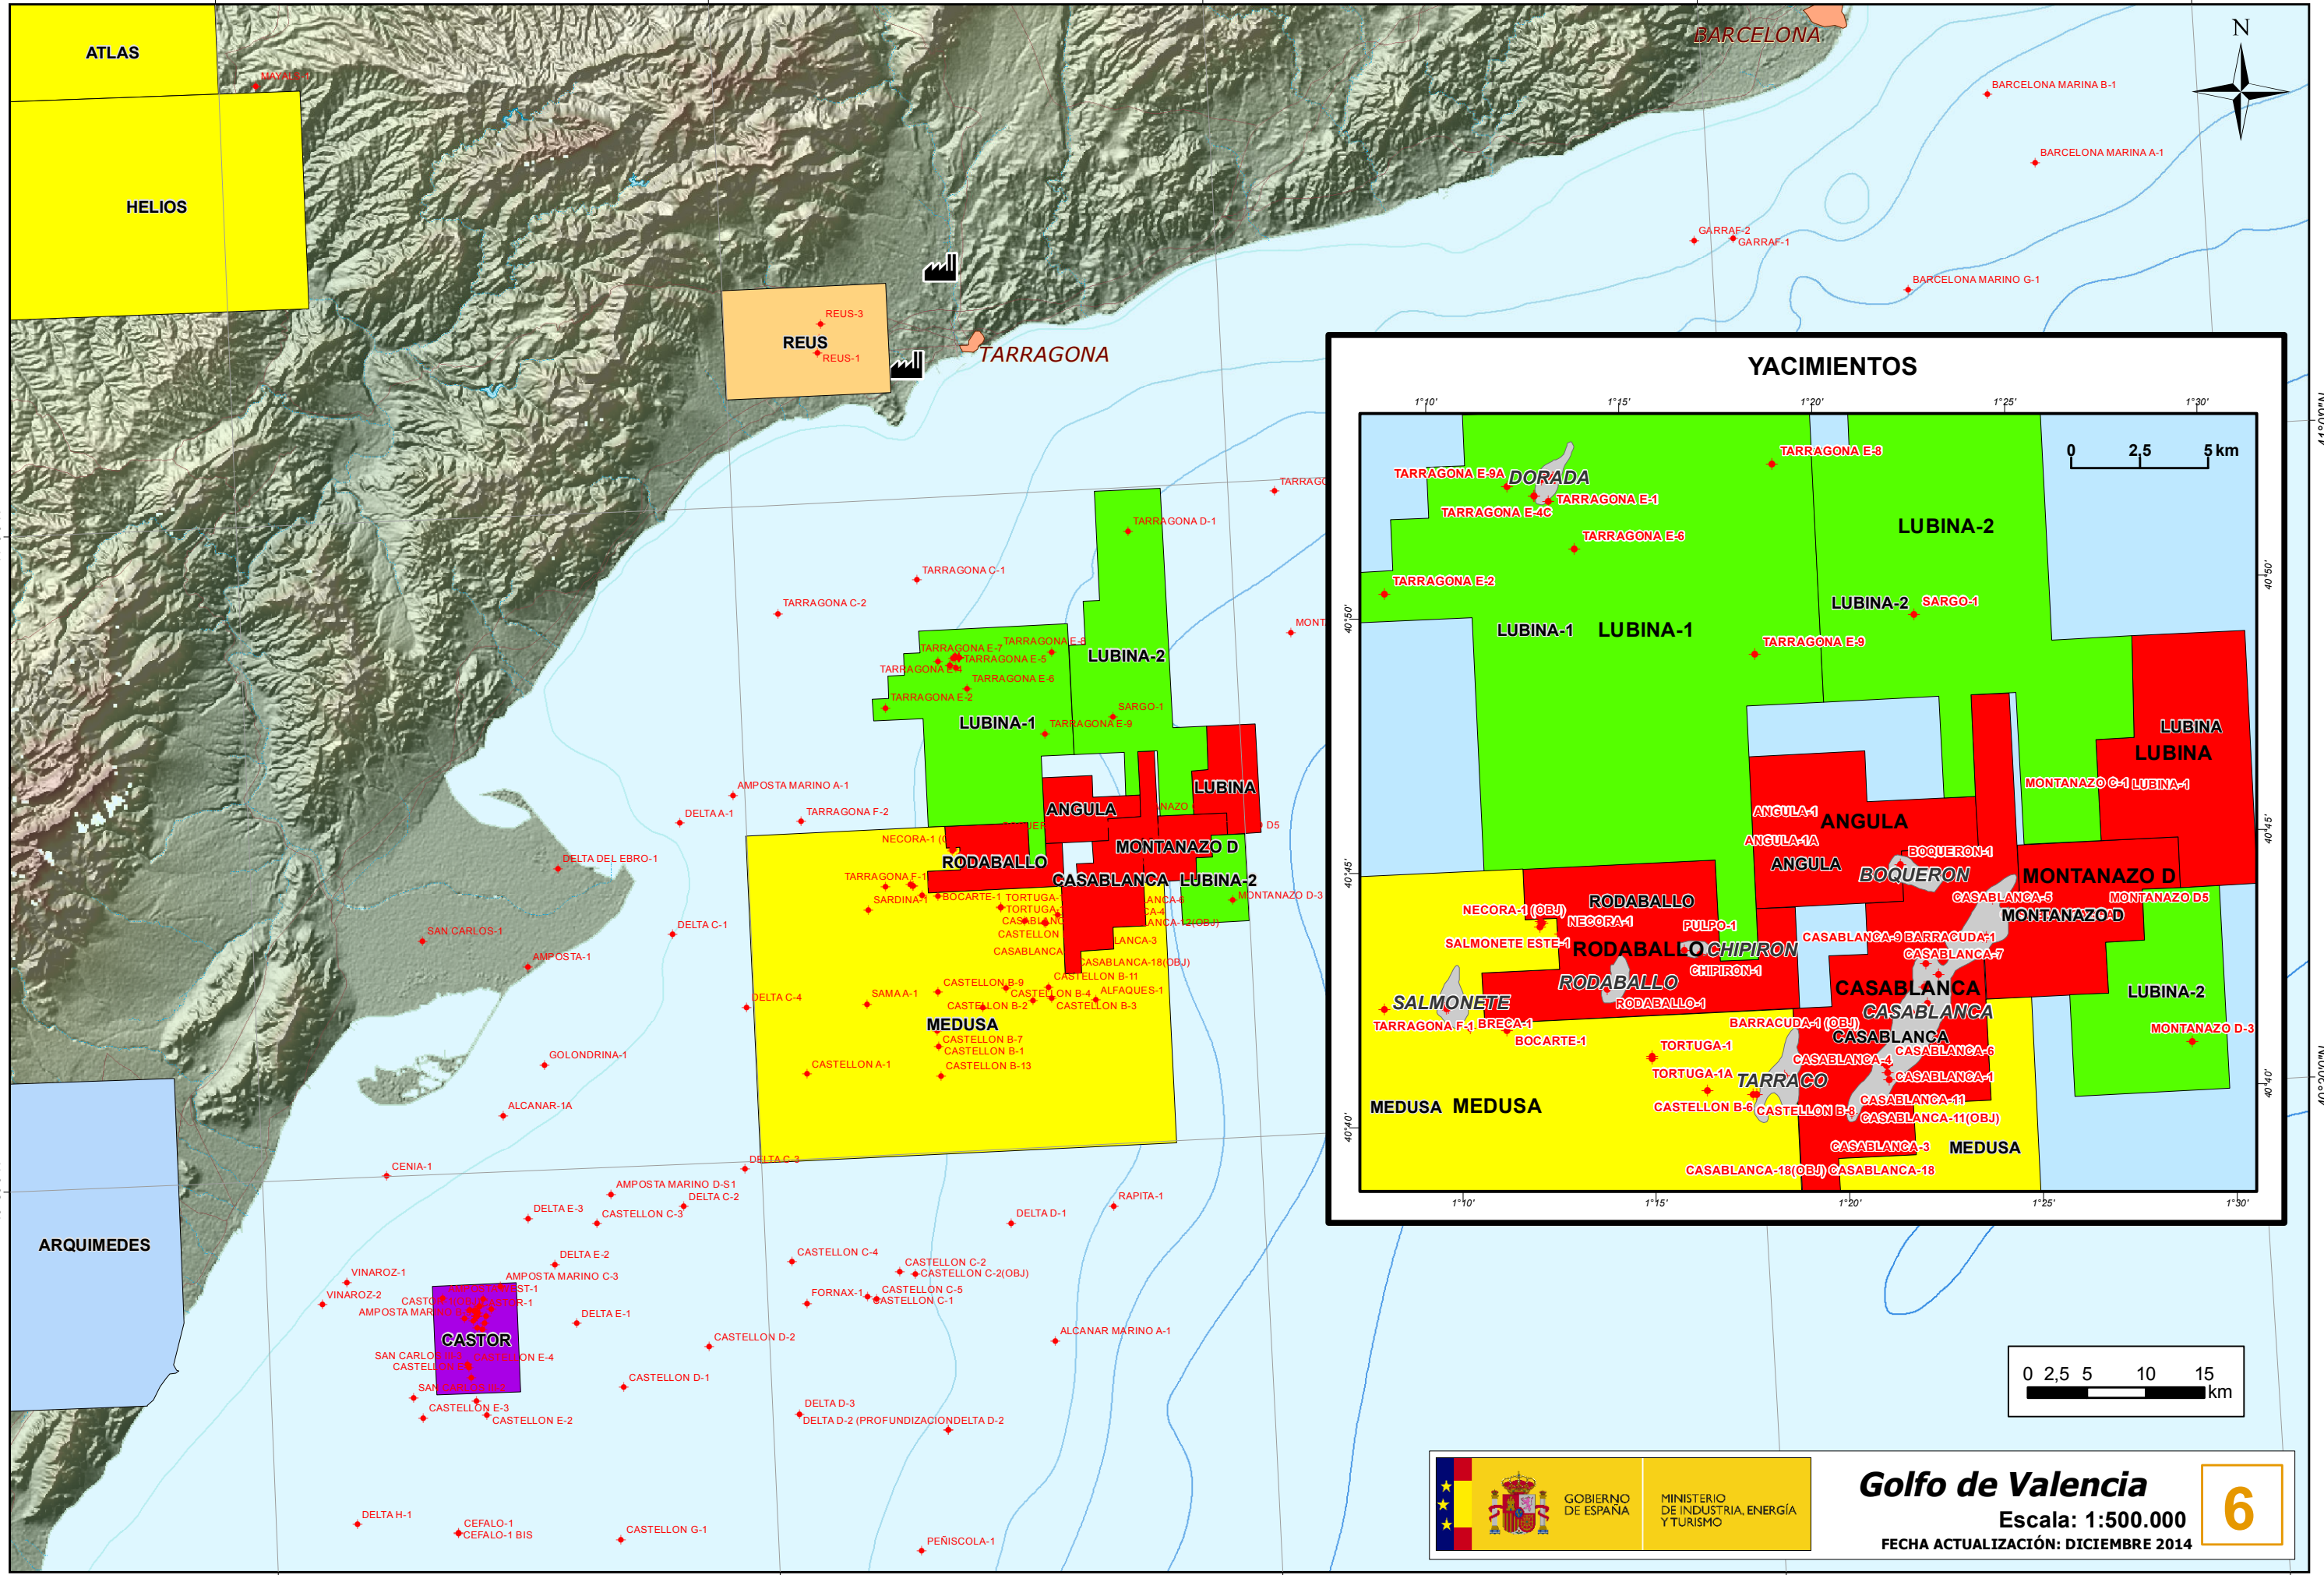

0°30'0"E 1°00'0"E 1°30'0"E 2°00'0"E 2°30'0"E

41°00'0"N

40°30'0"N

41°00'0"N

40°30'0"N

ATLAS
HELIOS

REUS
REUS-3
REUS-1

ARQUIMEDES