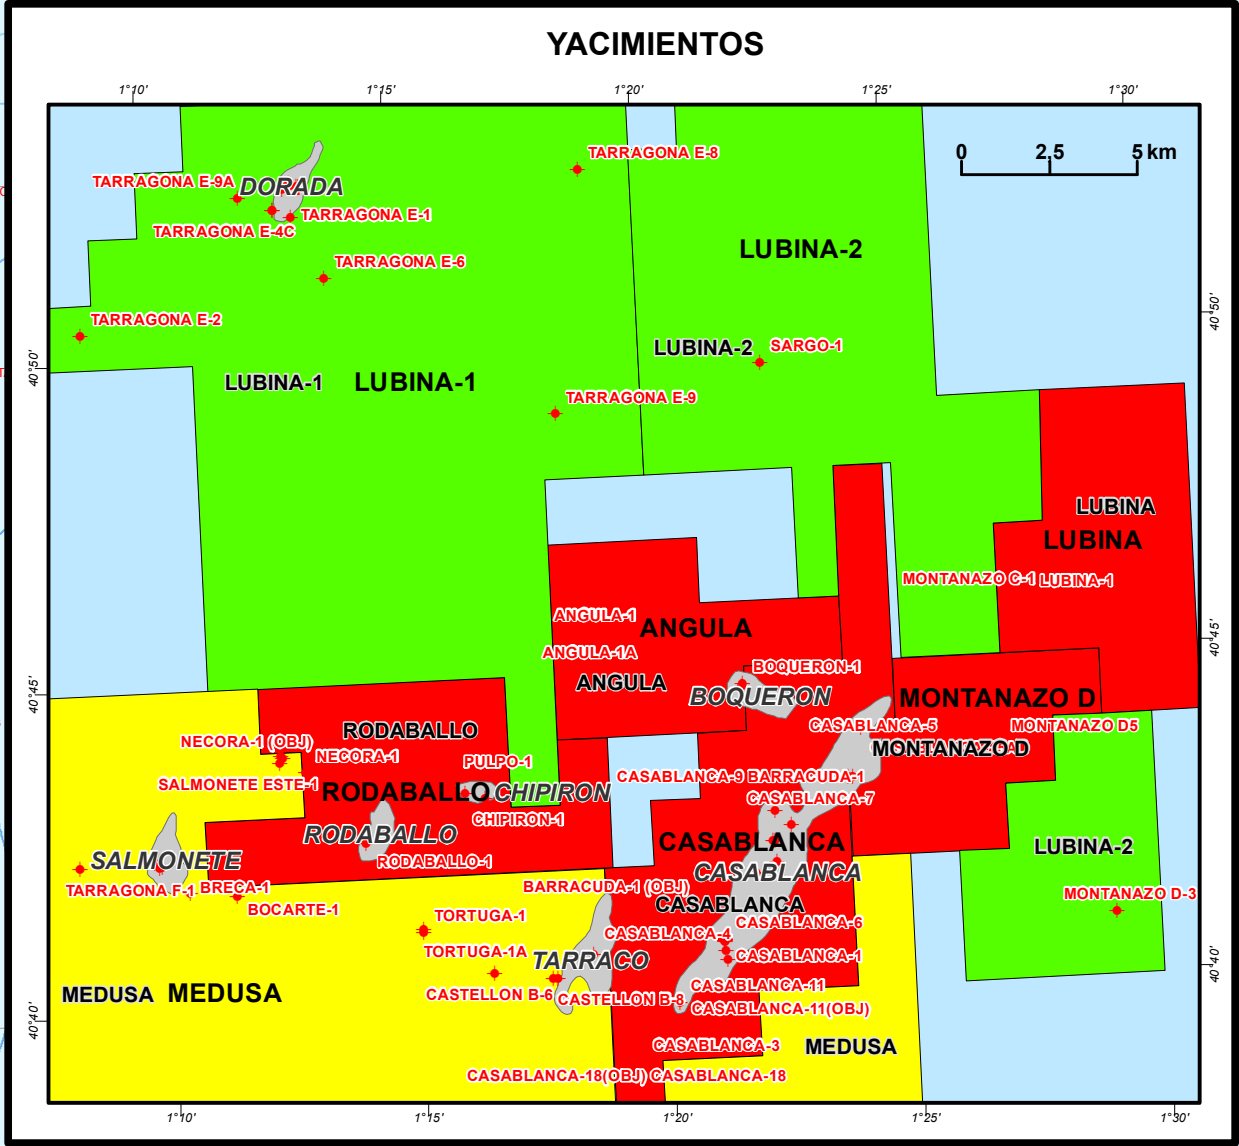

Golfo de Valencia
Escala: 1:500.000
FECHA ACTUALIZACIÓN: DICIEMBRE 2014

6

0°30'0"E 1°00'0"E 1°30'0"E 2°00'0"E 2°30'0"E